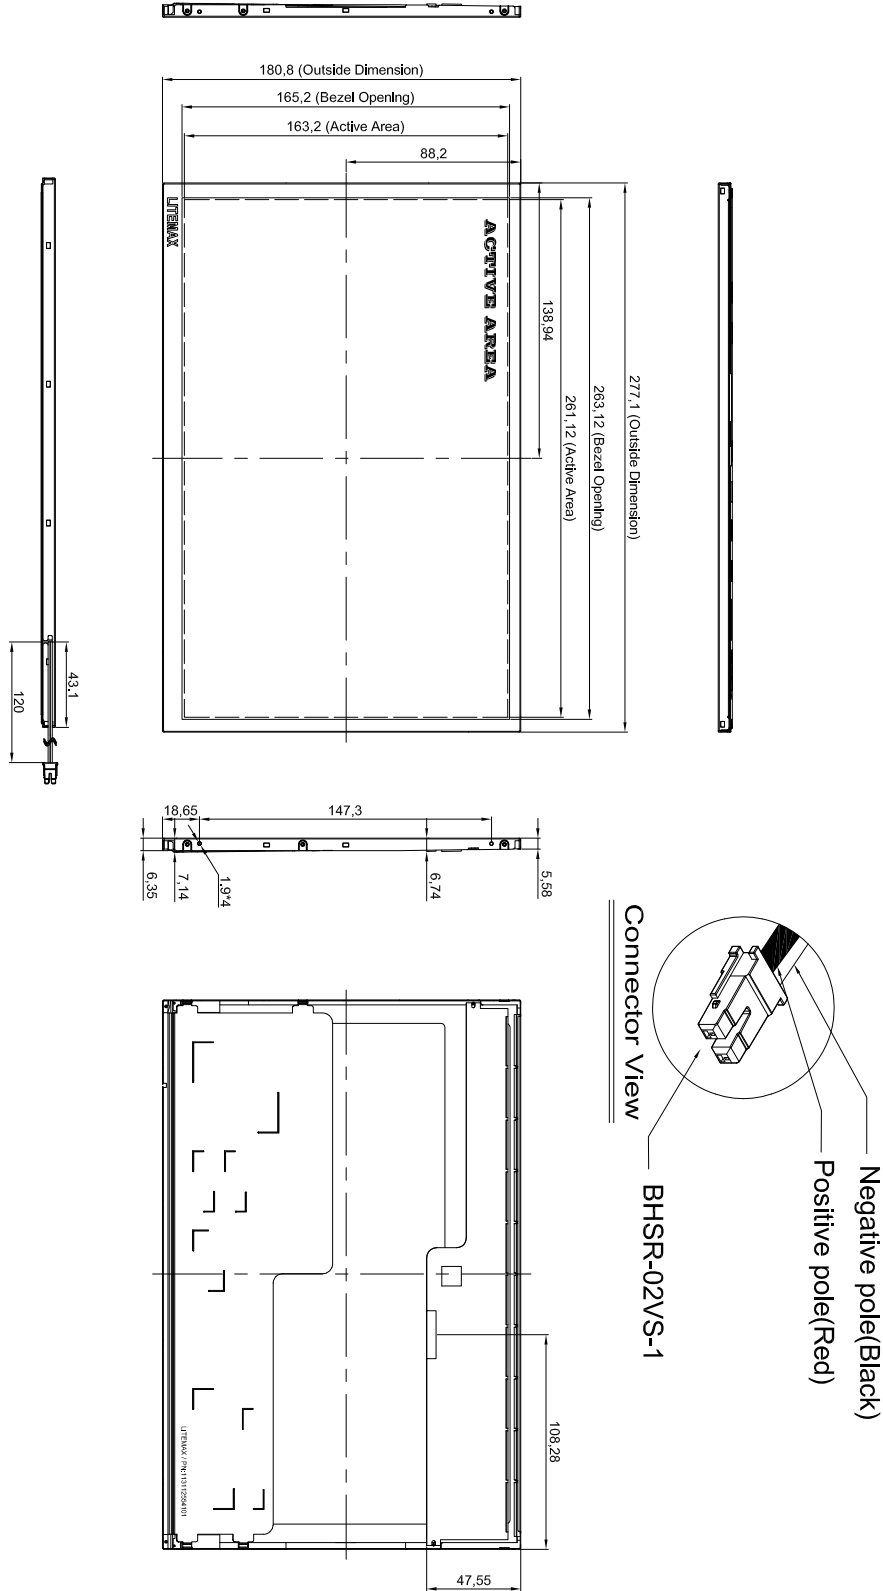

## DLF/DLH1255 (CMO N12113-L01)

Model No.	DLF1255	DLH1255
LCD Display	12.1" LED Backlight LCD	12.1" LED Backlight LCD
Display Area	263.12 x 165.2mm	263.12 x 165.2mm
Brightness	1000 cd/m <sup>2</sup>	1000 cd/m <sup>2</sup>
Resolution	1280 x 800 (WXGA)	1280 x 800 (WXGA)
Contrast Ratio	500 : 1	500 : 1
Pixel Pitch (mm)	0.204(H) x 0.204(V)	0.204(H) x 0.204(V)
Viewing Angle	85°(H), 65°(V)	85°(H), 65°(V)
Display Colors	262K colors	262K colors
Response Time	16ms (Typical)	16ms (Typical)
Sync	LVDS x 1 Channel	LVDS x 1 Channel
Power Consumption	7.5W	12.5W
LED Driving Board	LI D12A	LI D12A
Control Board (Optional)		AD5621GA (Standard)
F / R Control Button		Power Switch, Menu, Select (+,-), Auto
OSD Menu		Brightness, Contrast, H/V Position, Color, Phase, Clock...
Dimensions (WxHxD)	277.1x180.8x7.14mm	277.1x180.8x7.14mm
Weight	275g	385g
Optional	<input checked="" type="checkbox"/> AOT <input checked="" type="checkbox"/> Touch Screen	

DLF= Panel+Driving Board

DLH= Panel+Driving Board+Control Board

# LED B/L Specifications

Durapixel™

Outline Dimensions  
unit:mm

Enrich your visual world....