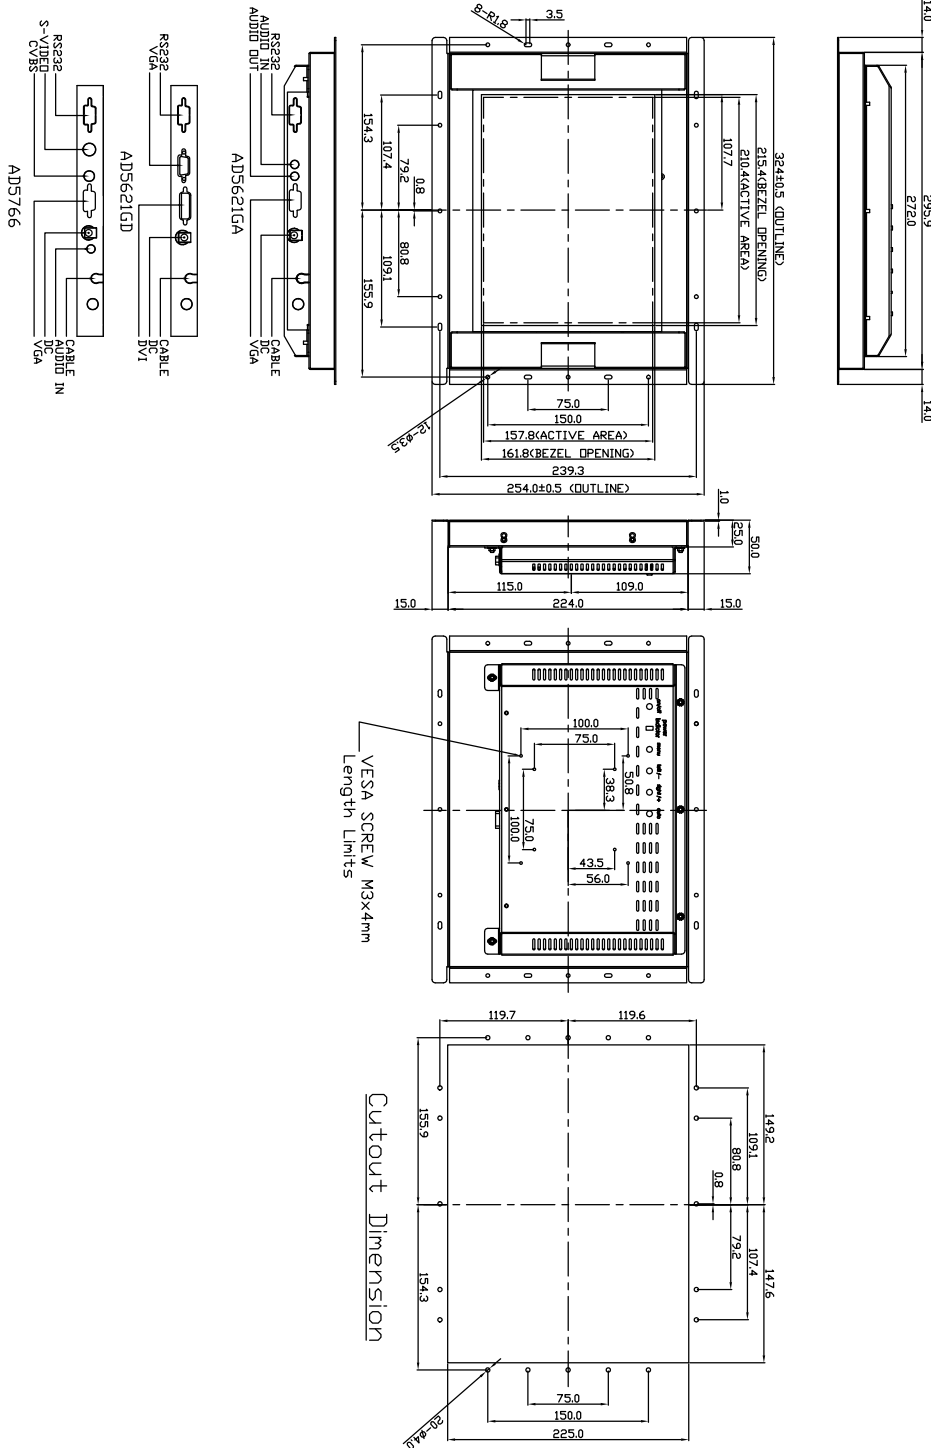

Platform Specifications

Platform

Outline Dimensions unit:mm

Note:1.3 different AD boards can be selectable.
2.Temper glass and touch screen can be installed.