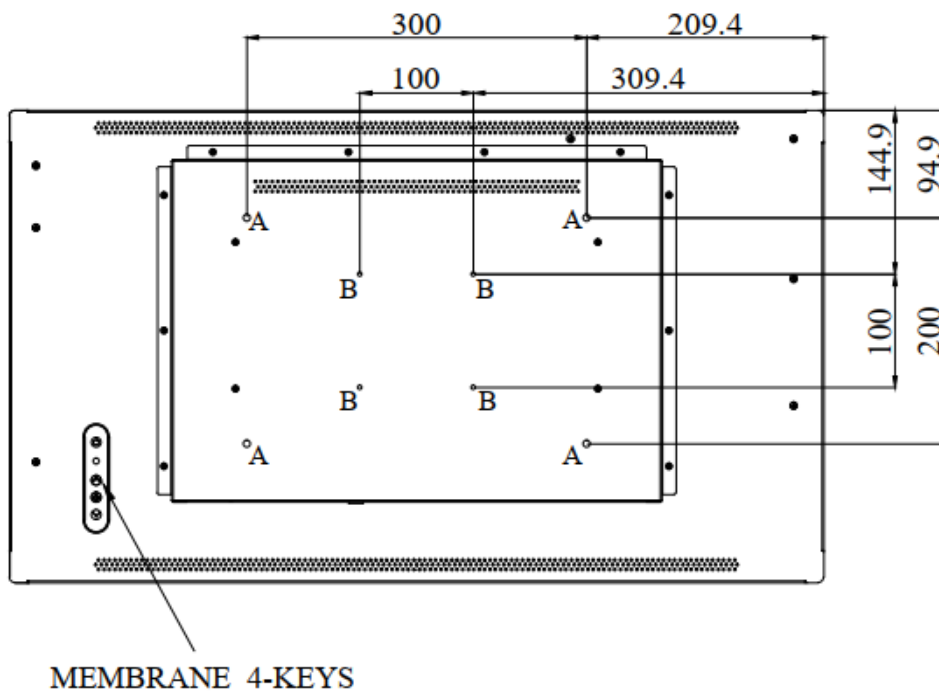

Key Features

- High Brightness 500 nits
- Wide Viewing Angle of 178°(H), 178°(V)
- LED Backlight
- Low Power Consumption
- BL MTBF: 30,000 hours

Specifications

Model Name	ULO3203-B
Description	32" TFT LCD, 500nits LED Backlight, 1920x1080
Screen Size	32"
Display Area (mm)	698.4(H) x 392.9(V)
Brightness	500 cd/m ²
Resolution	1920x1080
Aspect Ratio	16:9
Contrast Ratio	1300 : 1
Pixel Pitch (mm)	0.36375(H) x 0.36375 (V)
Pixel Pre Inch (PPI)	69
Viewing Angle	178°(H),178°(V)
Color Saturation (NTSC)	82%
Display Colors	16.7M
Response Time (Typical)	8ms
Panel Interface	LVDS
Input Interface	HDMI, DP
Input Power	DC24V
Power Consumption	46.4W
OSD Key	4 Keys (Power Switch, Menu, +, -)
OSD Control	Brightness, Color, Contrast, Auto Turing, H/V Position...etc
Dimensions (mm)	718.8x 417.7x 51.4
Bezel Size(U/B/L/R)	10.2/14.7/10.2/10.2
Mounting	300x200 , 100x100 mm
Weight (Net)	8.0kg
Operating Temperature	0 °C ~ 50 °C
Storage Temperature	-20 °C ~ 60 °C

Mechanical Drawing

Outline Dimensions

Unit:mm

NOTE :

O.D. : OUTLINE DIMENSION

B.O. : BEZEL OPENING

A.A. : LCD ACTIVE AREA

A : 4-M6_USER HOLE_MAX Depth=8mm

B : 4-M4_USER HOLE_MAX Depth=4mm

Ordering Information

Part Number	Description
ULO3203-BHB-T11	32",500nits,1920x1080,LID On LCM,AD68862HP,O/B,DC24V,V1

Optional Accessories

Part Number	Description
810618301010	CABLE,POWER,AC,1830mm USA type
810618301090	CABLE,POWER,AC,1830mm Europe type
810618301050	CABLE,POWER,AC,1830mm UK type
810618301170	CABLE,POWER,AC,1830mm Australia type
810618301031	CABLE,POWER,AC,1830mm Japan type