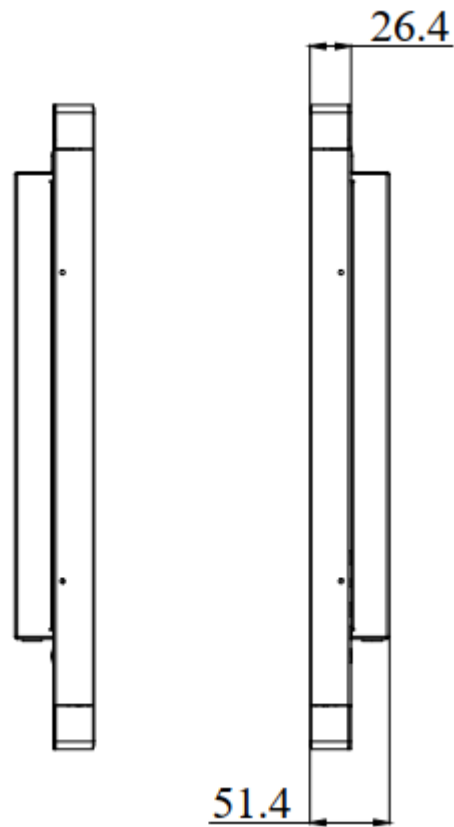

Key Features

- High Brightness 500 nits
- Wide Viewing Angle of 178°(H), 178°(V)
- LED Backlight
- Low Power Consumption
- BL MTBF: 30,000 hours

Specifications

Model Name	ULO3203-B
Description	32" TFT LCD, 500nits LED Backlight, 1920x1080
Screen Size	32"
Display Area (mm)	698.4(H) x 392.9(V)
Brightness	500 cd/m ²
Resolution	1920x1080
Aspect Ratio	16:9
Contrast Ratio	1300 : 1
Pixel Pitch (mm)	0.36375(H) x 0.36375 (V)
Pixel Pre Inch (PPI)	69
Viewing Angle	178°(H),178°(V)
Color Saturation (NTSC)	82%
Display Colors	16.7M
Response Time (Typical)	8ms
Panel Interface	LVDS
Input Interface	HDMI, DP
Input Power	DC24V
Power Consumption	46.4W
OSD Key	4 Keys (Power Switch, Menu, +, -)
OSD Control	Brightness, Color, Contrast, Auto Turing, H/V Position...etc
Dimensions (mm)	718.8x 417.7x 51.4
Bezel Size(U/B/L/R)	10.2/14.7/10.2/10.2
Mounting	300x200 , 100x100 mm
Weight (Net)	8.0kg
Operating Temperature	0 °C ~ 50 °C
Storage Temperature	-20 °C ~ 60 °C

Mechanical Drawing

Outline Dimensions

Unit:mm

NOTE :

O.D. : OUTLINE DIMENSION

B.O. : BEZEL OPENING

A.A. : LCD ACTIVE AREA

A : 4-M6_USER HOLE_MAX Depth=8mm

B : 4-M4_USER HOLE_MAX Depth=4mm

Ordering Information

Part Number	Description
ULO3203-BHB-T11	32",500nits,1920x1080,LID On LCM,AD68862HP,O/B,DC24V,V1

Optional Accessories

Part Number	Description
810618301010	CABLE,POWER,AC,1830mm USA type
810618301090	CABLE,POWER,AC,1830mm Europe type
810618301050	CABLE,POWER,AC,1830mm UK type
810618301170	CABLE,POWER,AC,1830mm Australia type
810618301031	CABLE,POWER,AC,1830mm Japan type