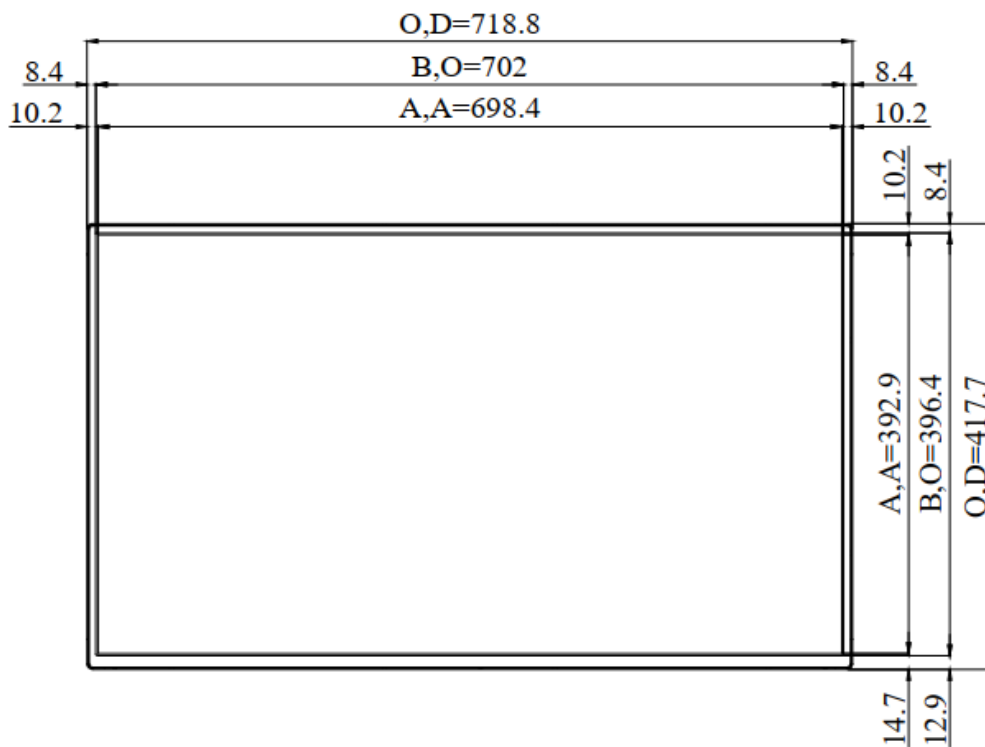

Key Features

- High Brightness 500 nits
- Wide Viewing Angle of 178°(H), 178°(V)
- LED Backlight
- Low Power Consumption
- BL MTBF: 30,000 hours

Specifications

Model Name	ULO3203-B
Description	32" TFT LCD, 500nits LED Backlight, 1920x1080
Screen Size	32"
Display Area (mm)	698.4(H) x 392.9(V)
Brightness	500 cd/m ²
Resolution	1920x1080
Aspect Ratio	16:9
Contrast Ratio	1300 : 1
Pixel Pitch (mm)	0.36375(H) x 0.36375 (V)
Pixel Pre Inch (PPI)	69
Viewing Angle	178°(H),178°(V)
Color Saturation (NTSC)	82%
Display Colors	16.7M
Response Time (Typical)	8ms
Panel Interface	LVDS
Input Interface	HDMI, DP
Input Power	DC24V
Power Consumption	46.4W
OSD Key	4 Keys (Power Switch, Menu, +, -)
OSD Control	Brightness, Color, Contrast, Auto Turing, H/V Position...etc
Dimensions (mm)	718.8x 417.7x 51.4
Bezel Size(U/B/L/R)	10.2/14.7/10.2/10.2
Mounting	300x200 , 100x100 mm
Weight (Net)	8.0kg
Operating Temperature	0 °C ~ 50 °C
Storage Temperature	-20 °C ~ 60 °C

Mechanical Drawing

Outline Dimensions

Unit:mm

NOTE :

O.D. : OUTLINE DIMENSION

B.O. : BEZEL OPENING

A.A. : LCD ACTIVE AREA

A : 4-M6_USER HOLE_MAX Depth=8mm