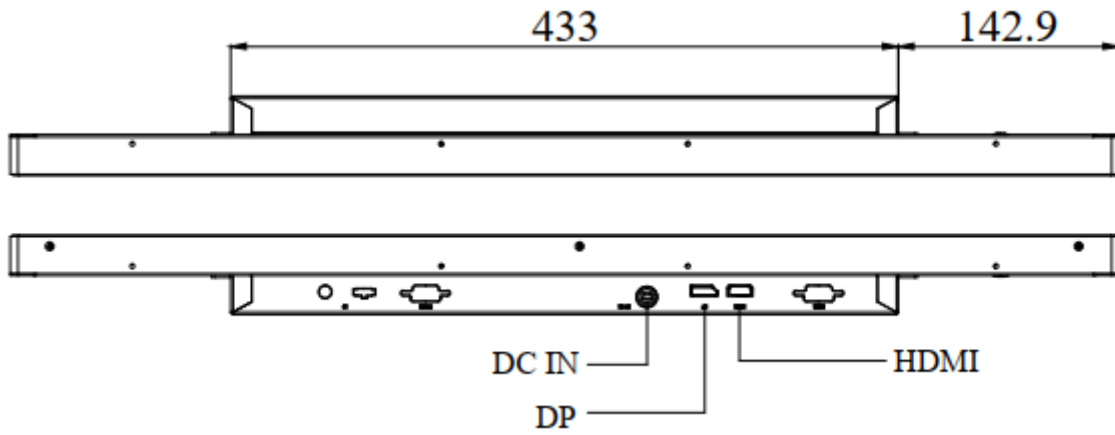

Key Features

- High Brightness 500 nits
- Wide Viewing Angle of 178°(H), 178°(V)
- LED Backlight
- Low Power Consumption
- BL MTBF: 30,000 hours

Specifications

Model Name	ULO3203-B
Description	32" TFT LCD, 500nits LED Backlight, 1920x1080
Screen Size	32"
Display Area (mm)	698.4(H) x 392.9(V)
Brightness	500 cd/m ²
Resolution	1920x1080
Aspect Ratio	16:9
Contrast Ratio	1300 : 1
Pixel Pitch (mm)	0.36375(H) x 0.36375 (V)
Pixel Pre Inch (PPI)	69
Viewing Angle	178°(H),178°(V)
Color Saturation (NTSC)	82%
Display Colors	16.7M
Response Time (Typical)	8ms
Panel Interface	LVDS
Input Interface	HDMI, DP
Input Power	DC24V
Power Consumption	46.4W
OSD Key	4 Keys (Power Switch, Menu, +, -)
OSD Control	Brightness, Color, Contrast, Auto Turing, H/V Position...etc
Dimensions (mm)	718.8x 417.7x 51.4
Bezel Size(U/B/L/R)	10.2/14.7/10.2/10.2
Mounting	300x200 , 100x100 mm
Weight (Net)	8.0kg
Operating Temperature	0 °C ~ 50 °C
Storage Temperature	-20 °C ~ 60 °C

Mechanical Drawing

Outline Dimensions

Unit:mm

NOTE :

O.D. : OUTLINE DIMENSION

B.O. : BEZEL OPENING

A.A. : LCD ACTIVE AREA

A : 4-M6_USER HOLE_MAX Depth=8mm

B : 4-M4_USER HOLE_MAX Depth=4mm

Ordering Information

Part Number	Description
ULO3203-BHB-T11	32",500nits,1920x1080,LID On LCM,AD68862HP,O/B,DC24V,V1

Optional Accessories

Part Number	Description
810618301010	CABLE,POWER,AC,1830mm USA type
810618301090	CABLE,POWER,AC,1830mm Europe type
810618301050	CABLE,POWER,AC,1830mm UK type
810618301170	CABLE,POWER,AC,1830mm Australia type
810618301031	CABLE,POWER,AC,1830mm Japan type