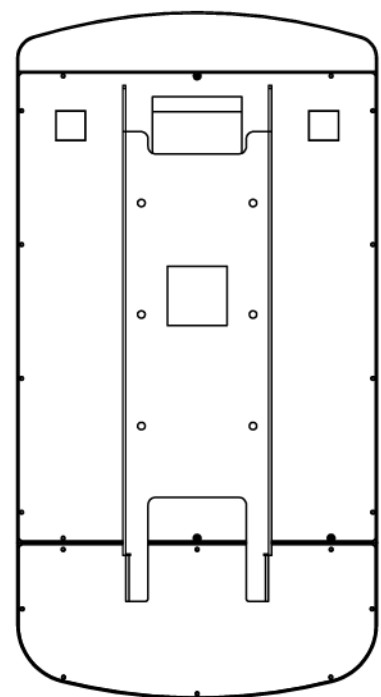

IEPA-1330-RKC3-WGL0

13.3" BUS E-Paper Display Solution

The IEPA-1330 is a 13.3 inch E-Paper display. Ruggedized IK10 and IP65 rated outdoor e-paper displays are supplied in an aluminum enclosure with toughened front glass, optimized for pole mount or to any other fixed surface. With wireless and battery as standard, all models come with optional illumination, NFC and interactive functions.

Key Features

- 13.3" E-Paper Display.
- High Resolution 1600 x 1200
- Monochrome 16 gray
- Ultra-low power consumption
- Ruggedized IK10
- IP65 rated outdoor
(with toughened front glass)

Specifications

Model Name	IEPA-1330-RKC3-WGL0
Description	13.3", Greyscale, 1600x1200, Front illumination, IK10, IP65, -15 °C ~ 65 °C
Display	
Display resolution	1600 x 1200 pixels
Active Area	270.4 x 202.8 mm
Display color	Greyscale (16 Level)
Refresh Time	450 ms
Front illumination	Embedded LED(Adjustable)
Other Support	
Wi-Fi	Optional
NFC	Optional
Mechanical & Environment	
Operation Temperature	-15 °C ~ 65 °C
Dimension(mm)	242*450x56 mm 242*450x60 mm (with wall mount bracket)
Weight	4.5 kg / unit 0.80 kg / Wall mount bracket (SUS 304)
Mounting type	Round Post / Square Post / Wall
Power	
Battery	Optional
Mains power	Optional
System I/O	
M12	USB x 1; Power x 1
Certifications	
Impact Protection Rating	min IK10
Ingress Protection Rating	min IP65
Electromagnetic Compatibility	CE/FCC

Specifications are subject to change without notice.

All brands or product names are trademarks or registered trademarks of their respective companies.

Mechanical Drawing

UNIT : mm

Ordering Information

Part Number	Description
IEPA-1330-RKC3-WGLO	13.3", Greyscale, 1600x1200, Front illumination, IK10, IP65, -15 °C ~ 65 °C
IEPA-1330-RKC3-WGLD	Double 13.3", Greyscale, 3200x1200, Front illumination, IK10, IP65, -15 °C ~ 65 °C