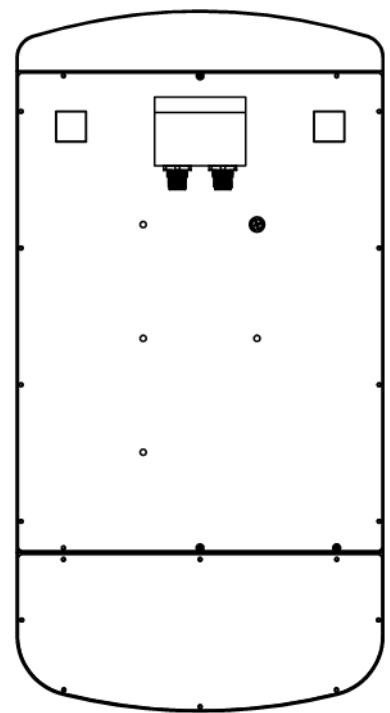

IEPA-1330-RKC3-WGL0

13.3" BUS E-Paper Display Solution

The IEPA-1330 is a 13.3 inch E-Paper display. Ruggedized IK10 and IP65 rated outdoor e-paper displays are supplied in an aluminum enclosure with toughened front glass, optimized for pole mount or to any other fixed surface. With wireless and battery as standard, all models come with optional illumination, NFC and interactive functions.

Key Features

- 13.3" E-Paper Display.
- High Resolution 1600 x 1200
- Monochrome 16 gray
- Ultra-low power consumption
- Ruggedized IK10
- IP65 rated outdoor
(with toughened front glass)

Specifications

Model Name	IEPA-1330-RKC3-WGL0
Description	13.3", Greyscale, 1600x1200, Front illumination, IK10, IP65, -15 °C ~ 65 °C
Display	
Display resolution	1600 x 1200 pixels
Active Area	270.4 x 202.8 mm
Display color	Greyscale (16 Level)
Refresh Time	450 ms
Front illumination	Embedded LED(Adjustable)
Other Support	
Wi-Fi	Optional
NFC	Optional
Mechanical & Environment	
Operation Temperature	-15 °C ~ 65 °C
Dimension(mm)	242*450x56 mm 242*450x60 mm (with wall mount bracket)
Weight	4.5 kg / unit 0.80 kg / Wall mount bracket (SUS 304)
Mounting type	Round Post / Square Post / Wall
Power	
Battery	Optional
Mains power	Optional
System I/O	
M12	USB x 1; Power x 1
Certifications	
Impact Protection Rating	min IK10
Ingress Protection Rating	min IP65
Electromagnetic Compatibility	CE/FCC

Specifications are subject to change without notice.

All brands or product names are trademarks or registered trademarks of their respective companies.

Mechanical Drawing

UNIT : mm

Ordering Information

Part Number	Description
IEPA-1330-RKC3-WGLO	13.3", Greyscale, 1600x1200, Front illumination, IK10, IP65, -15 °C ~ 65 °C
IEPA-1330-RKC3-WGLD	Double 13.3", Greyscale, 3200x1200, Front illumination, IK10, IP65, -15 °C ~ 65 °C