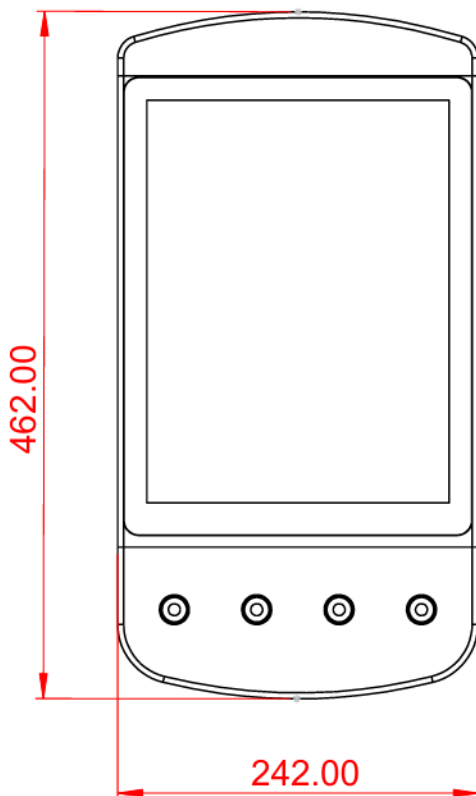

IEPA-1330-RKC3-WGL0

13.3" BUS E-Paper Display Solution

The IEPA-1330 is a 13.3 inch E-Paper display. Ruggedized IK10 and IP65 rated outdoor e-paper displays are supplied in an aluminum enclosure with toughened front glass, optimized for pole mount or to any other fixed surface. With wireless and battery as standard, all models come with optional illumination, NFC and interactive functions.

Key Features

- 13.3" E-Paper Display.
- High Resolution 1600 x 1200
- Monochrome 16 gray
- Ultra-low power consumption
- Ruggedized IK10
- IP65 rated outdoor
(with toughened front glass)

Specifications

Model Name	IEPA-1330-RKC3-WGL0
Description	13.3", Greyscale, 1600x1200, Front illumination, IK10, IP65, -15 °C ~ 65 °C
Display	
Display resolution	1600 x 1200 pixels
Active Area	270.4 x 202.8 mm
Display color	Greyscale (16 Level)
Refresh Time	450 ms
Front illumination	Embedded LED(Adjustable)
Other Support	
Wi-Fi	Optional
NFC	Optional
Mechanical & Environment	
Operation Temperature	-15 °C ~ 65 °C
Dimension(mm)	242*450x56 mm 242*450x60 mm (with wall mount bracket)
Weight	4.5 kg / unit 0.80 kg / Wall mount bracket (SUS 304)
Mounting type	Round Post / Square Post / Wall
Power	
Battery	Optional
Mains power	Optional
System I/O	
M12	USB x 1; Power x 1
Certifications	
Impact Protection Rating	min IK10
Ingress Protection Rating	min IP65
Electromagnetic Compatibility	CE/FCC

Specifications are subject to change without notice.

All brands or product names are trademarks or registered trademarks of their respective companies.

Mechanical Drawing

UNIT : mm

Ordering Information

Part Number	Description
IEPA-1330-RKC3-WGLO	13.3", Greyscale, 1600x1200, Front illumination, IK10, IP65, -15 °C ~ 65 °C
IEPA-1330-RKC3-WGLD	Double 13.3", Greyscale, 3200x1200, Front illumination, IK10, IP65, -15 °C ~ 65 °C