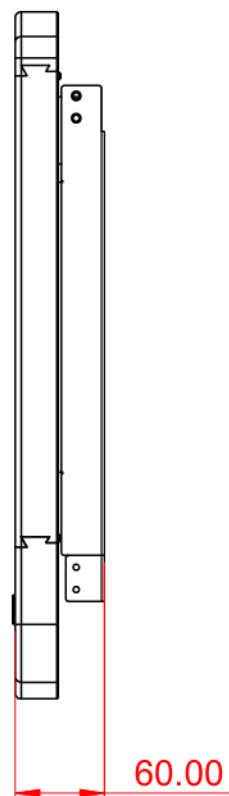

IEPA-1330-RKC3-WGL0

13.3" BUS E-Paper Display Solution

The IEPA-1330 is a 13.3 inch E-Paper display. Ruggedized IK10 and IP65 rated outdoor e-paper displays are supplied in an aluminum enclosure with toughened front glass, optimized for pole mount or to any other fixed surface. With wireless and battery as standard, all models come with optional illumination, NFC and interactive functions.

Key Features

- 13.3" E-Paper Display.
- High Resolution 1600 x 1200
- Monochrome 16 gray
- Ultra-low power consumption
- Ruggedized IK10
- IP65 rated outdoor
(with toughened front glass)

Specifications

Model Name	IEPA-1330-RKC3-WGL0
Description	13.3", Greyscale, 1600x1200, Front illumination, IK10, IP65, -15 °C ~ 65 °C
Display	
Display resolution	1600 x 1200 pixels
Active Area	270.4 x 202.8 mm
Display color	Greyscale (16 Level)
Refresh Time	450 ms
Front illumination	Embedded LED(Adjustable)
Other Support	
Wi-Fi	Optional
NFC	Optional
Mechanical & Environment	
Operation Temperature	-15 °C ~ 65 °C
Dimension(mm)	242*450x56 mm 242*450x60 mm (with wall mount bracket)
Weight	4.5 kg / unit 0.80 kg / Wall mount bracket (SUS 304)
Mounting type	Round Post / Square Post / Wall
Power	
Battery	Optional
Mains power	Optional
System I/O	
M12	USB x 1; Power x 1
Certifications	
Impact Protection Rating	min IK10
Ingress Protection Rating	min IP65
Electromagnetic Compatibility	CE/FCC

Specifications are subject to change without notice.

All brands or product names are trademarks or registered trademarks of their respective companies.

Mechanical Drawing

UNIT : mm

Ordering Information

Part Number	Description
IEPA-1330-RKC3-WGLO	13.3", Greyscale, 1600x1200, Front illumination, IK10, IP65, -15 °C ~ 65 °C
IEPA-1330-RKC3-WGLD	Double 13.3", Greyscale, 3200x1200, Front illumination, IK10, IP65, -15 °C ~ 65 °C