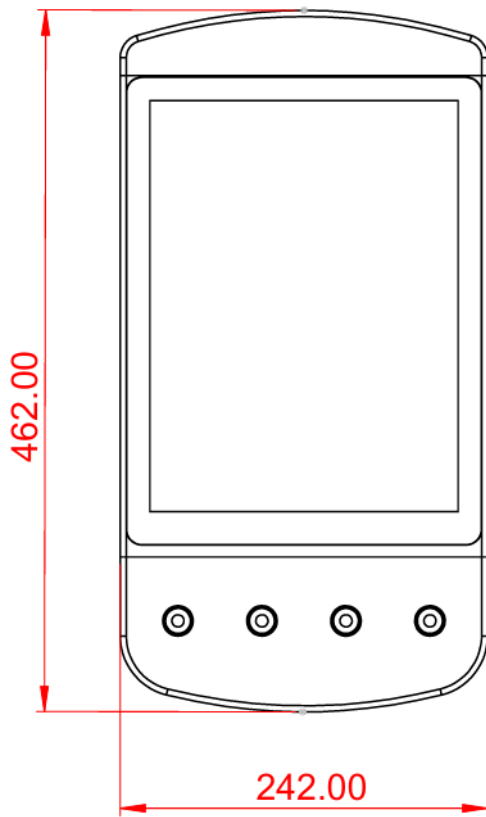

IEPA-1330-RKC3-WGL0

13.3" BUS E-Paper Display Solution

The IEPA-1330 is a 13.3 inch E-Paper display. Ruggedized IK10 and IP65 rated outdoor e-paper displays are supplied in an aluminum enclosure with toughened front glass, optimized for pole mount or to any other fixed surface. With wireless and battery as standard, all models come with optional illumination, NFC and interactive functions.

Key Features

- 13.3" E-Paper Display.
- High Resolution 1600 x 1200
- Monochrome 16 gray
- Ultra-low power consumption
- Ruggedized IK10
- IP65 rated outdoor
(with toughened front glass)

Specifications

Model Name	IEPA-1330-RKC3-WGL0
Description	13.3", Greyscale, 1600x1200, Front illumination, IK10, IP65, -15 °C ~ 65 °C
Display	
Display resolution	1600 x 1200 pixels
Active Area	270.4 x 202.8 mm
Display color	Greyscale (16 Level)
Refresh Time	450 ms
Front illumination	Embedded LED(Adjustable)
Other Support	
Wi-Fi	Optional
NFC	Optional
Mechanical & Environment	
Operation Temperature	-15 °C ~ 65 °C
Dimension(mm)	242*450x56 mm 242*450x60 mm (with wall mount bracket)
Weight	4.5 kg / unit 0.80 kg / Wall mount bracket (SUS 304)
Mounting type	Round Post / Square Post / Wall
Power	
Battery	Optional
Mains power	Optional
System I/O	
M12	USB x 1; Power x 1
Certifications	
Impact Protection Rating	min IK10
Ingress Protection Rating	min IP65
Electromagnetic Compatibility	CE/FCC

Specifications are subject to change without notice.

All brands or product names are trademarks or registered trademarks of their respective companies.

Mechanical Drawing

UNIT : mm

Ordering Information

Part Number	Description
IEPA-1330-RKC3-WGLO	13.3", Greyscale, 1600x1200, Front illumination, IK10, IP65, -15 °C ~ 65 °C
IEPA-1330-RKC3-WGLD	Double 13.3", Greyscale, 3200x1200, Front illumination, IK10, IP65, -15 °C ~ 65 °C