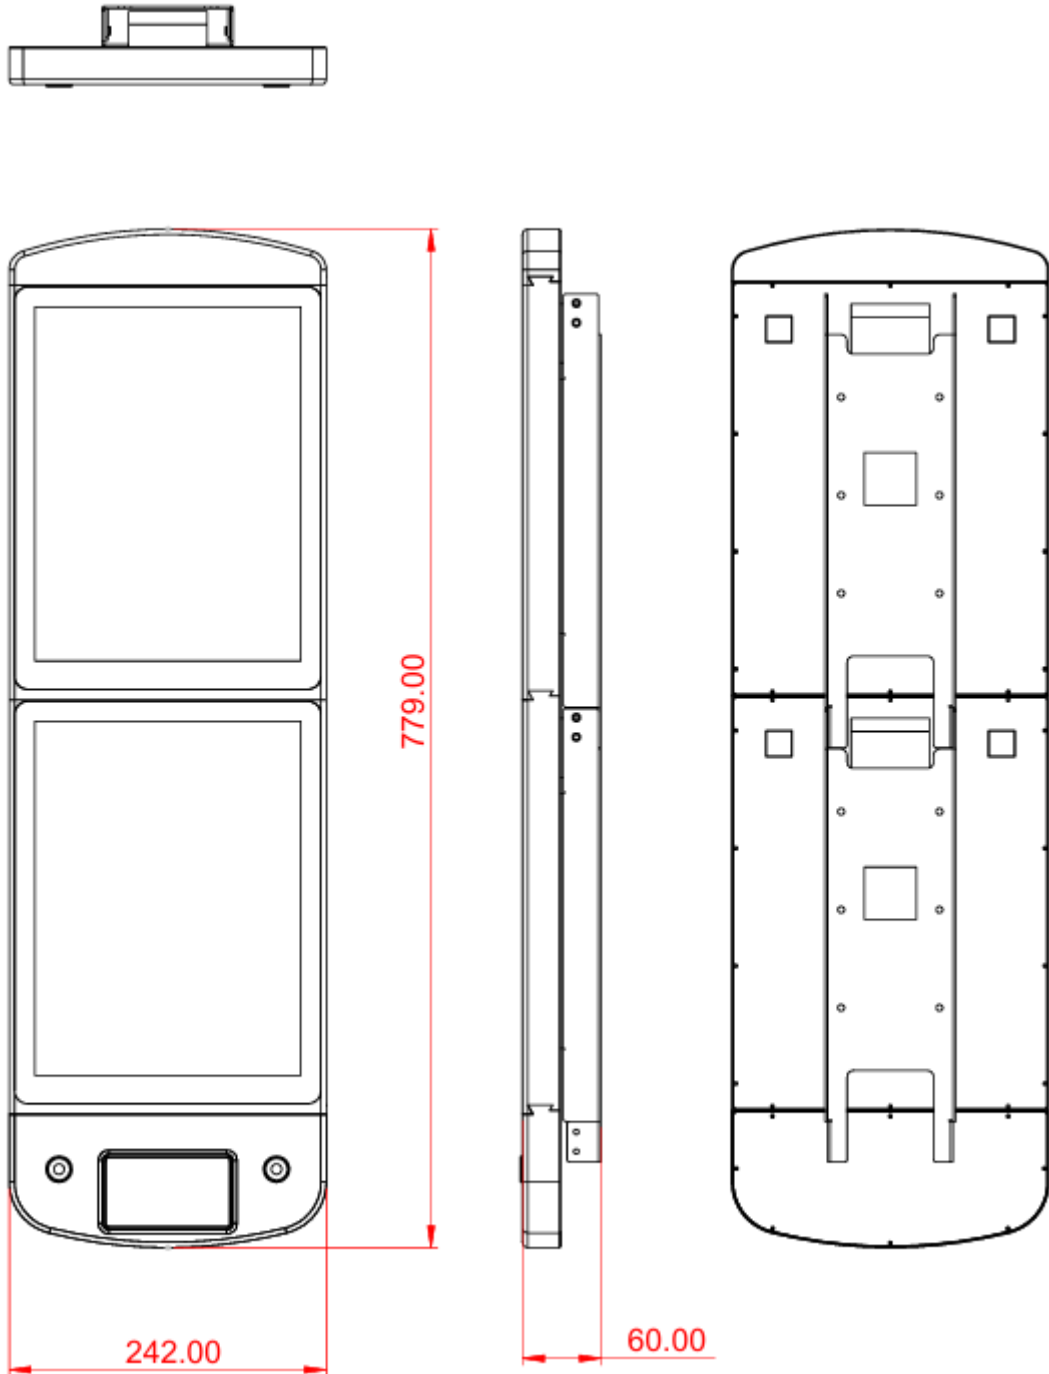

### Double 13.3" BUS E-Paper Display Solution

The IEPA-1330 is a double 13.3 inch E-Paper display. Ruggedized IK10 and IP65 rated outdoor e-paper displays are supplied in an aluminum enclosure with toughened front glass, optimized for pole mount or to any other fixed surface. With wireless and battery as standard, all models come with optional illumination, NFC and interactive functions.

### Specifications

<b>Model Name</b>	<b>IEPA-1330-RKC3-WGLD</b>
<b>Description</b>	Double 13.3", Greyscale, 1600x1200, Front illumination, IK10, IP65, -15 °C ~ 65 °C
<b>Display</b>	
Display resolution	3200 x 1200 pixels
Display color	Greyscale (16 Level)
Refresh Time	450 ms
Front illumination	Embedded LED(Adjustable)
<b>Other Support</b>	
Wi-Fi	Optional
NFC	Optional
<b>Mechanical &amp; Environment</b>	
Operation Temperature	-15 °C ~ 65 °C
Dimension(mm)	242x750x56 mm 242x750x60 mm (with wall mount bracket)
Weight	7.0 kg / unit 0.80 kg / Wall mount bracket (SUS 304)
Mounting type	Round Post / Square Post / Wall
<b>Power</b>	
Battery	Optional
Mains power	Optional
<b>System I/O</b>	
M12	USB x 1, Power x 1
<b>Certifications</b>	
Impact Protection Rating	min IK10
Ingress Protection Rating	min IP65
Electromagnetic Compatibility	CE/FCC

## Mechanical Drawing

UNIT : mm

## Mechanical Drawing

UNIT : mm

with wall mount bracket