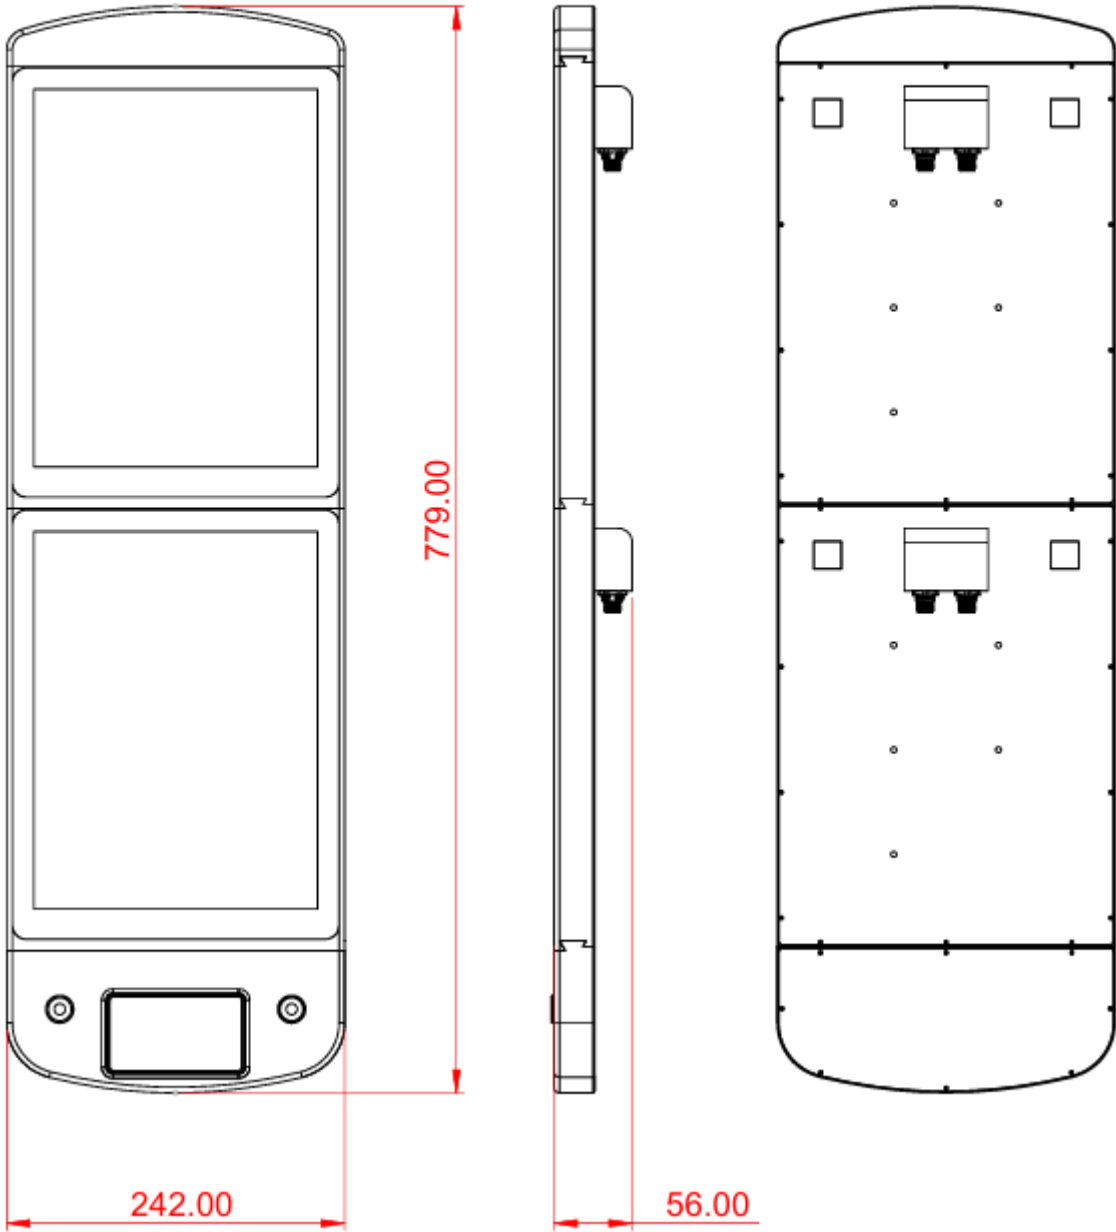

### Double 13.3" BUS E-Paper Display Solution

The IEPA-1330 is a double 13.3 inch E-Paper display. Ruggedized IK10 and IP65 rated outdoor e-paper displays are supplied in an aluminum enclosure with toughened front glass, optimized for pole mount or to any other fixed surface. With wireless and battery as standard, all models come with optional illumination, NFC and interactive functions.

#### Key Features

- Double 13.3" E-Paper Display.
- High Resolution 3200 x 1200
- Monochrome 16 gray
- Ultra-low power consumption
- Ruggedized IK10
- IP65 rated outdoor  
(with toughened front glass)

### Specifications

<b>Model Name</b>	<b>IEPA-1330-RKC3-WGLD</b>
<b>Description</b>	Double 13.3", Greyscale, 1600x1200, Front illumination, IK10, IP65, -15 °C ~ 65 °C
<b>Display</b>	
Display resolution	3200 x 1200 pixels
Display color	Greyscale (16 Level)
Refresh Time	450 ms
Front illumination	Embedded LED(Adjustable)
<b>Other Support</b>	
Wi-Fi	Optional
NFC	Optional
<b>Mechanical &amp; Environment</b>	
Operation Temperature	-15 °C ~ 65 °C
Dimension(mm)	242x750x56 mm 242x750x60 mm (with wall mount bracket)
Weight	7.0 kg / unit 0.80 kg / Wall mount bracket (SUS 304)
Mounting type	Round Post / Square Post / Wall
<b>Power</b>	
Battery	Optional
Mains power	Optional
<b>System I/O</b>	
M12	USB x 1, Power x 1
<b>Certifications</b>	
Impact Protection Rating	min IK10
Ingress Protection Rating	min IP65
Electromagnetic Compatibility	CE/FCC

## Mechanical Drawing

UNIT : mm